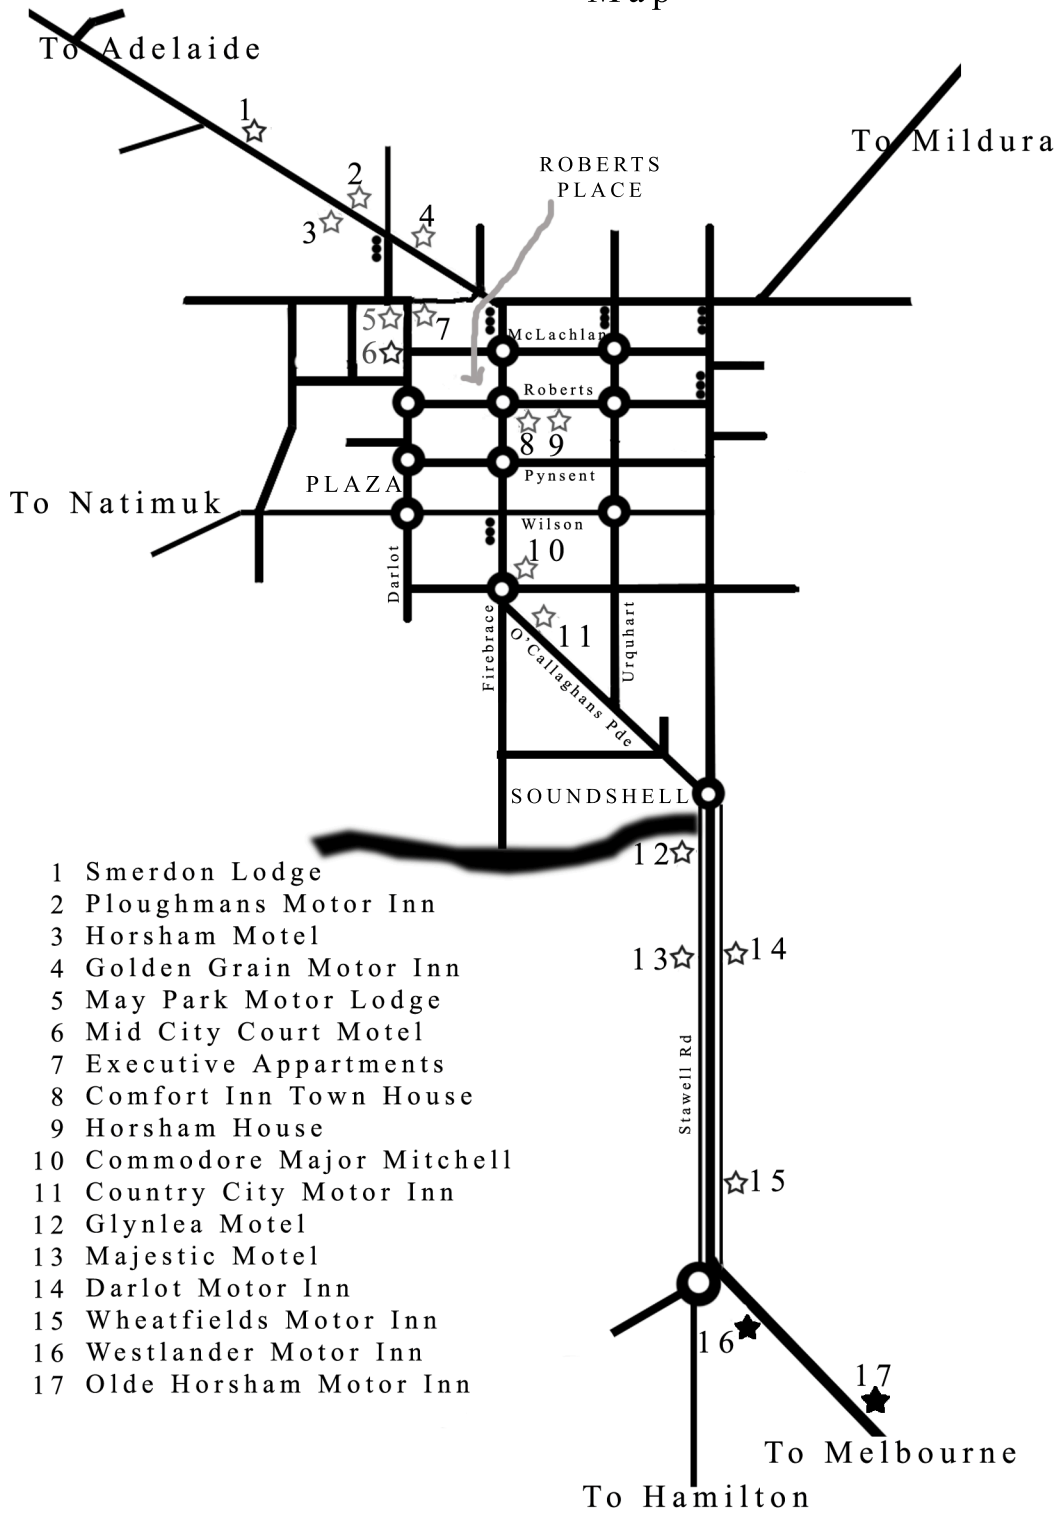

Horsham Accommodation and venue Map

- 1 Smerdon Lodge
- 2 Ploughmans Motor Inn
- 3 Horsham Motel
- 4 Golden Grain Motor Inn
- 5 May Park Motor Lodge
- 6 Mid City Court Motel
- 7 Executive Appartments
- 8 Comfort Inn Town House
- 9 Horsham House
- 10 Commodore Major Mitchell
- 11 Country City Motor Inn
- 12 Glynlea Motel
- 13 Majestic Motel
- 14 Darlot Motor Inn
- 15 Wheatfields Motor Inn
- 16 Westlander Motor Inn
- 17 Olde Horsham Motor Inn